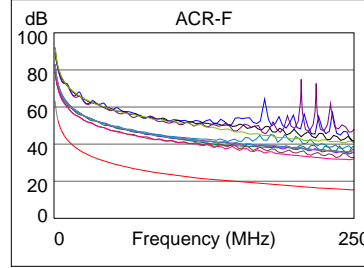

Model: DTX-ELT  
 Main S/N: 9740027  
 Remote S/N: 9740028  
 Main Adapter: DTX-CHA001  
 Remote Adapter: DTX-CHA001

Wire Map (T568A)

**PASS**

Length (m), Limit 100.0	[Pair 12]	10.7
Prop. Delay (ns), Limit 555		49
Delay Skew (ns), Limit 50		2
Resistance (ohms)	[Pair 36]	2.8
Insertion Loss Margin (dB)	[Pair 36]	32.3
Frequency (MHz)	[Pair 36]	250.0
Limit (dB)	[Pair 36]	35.9

	Worst Case Margin		Worst Case Value	
	MAIN	SR	MAIN	SR
<b>PASS</b>				
Worst Pair	12-78	12-78	12-78	12-78
<b>NEXT (dB)</b>	11.1	11.2	11.1	11.2
Freq. (MHz)	245.5	246.0	246.0	246.0
Limit (dB)	33.3	33.2	33.2	33.2
Worst Pair	78	78	78	78
<b>PS NEXT (dB)</b>	12.7	12.4	12.7	12.4
Freq. (MHz)	246.5	246.5	246.5	246.5
Limit (dB)	30.3	30.3	30.3	30.3

	Worst Case Margin		Worst Case Value	
	MAIN	SR	MAIN	SR
<b>PASS</b>				
Worst Pair	78-36	36-78	78-36	36-78
<b>ACR-F (dB)</b>	15.7	15.9	15.7	15.9
Freq. (MHz)	234.0	234.0	235.0	235.0
Limit (dB)	15.9	15.9	15.8	15.8
Worst Pair	36	36	36	78
<b>PS ACR-F (dB)</b>	17.0	17.0	17.7	17.0
Freq. (MHz)	3.5	3.4	237.5	237.0
Limit (dB)	49.4	49.7	12.7	12.8

	Worst Case Margin		Worst Case Value	
	MAIN	SR	MAIN	SR
<b>N/A</b>				
Worst Pair	12-78	12-78	12-78	12-78
<b>ACR-N (dB)</b>	17.3	17.8	43.4	43.5
Freq. (MHz)	5.1	5.1	246.0	246.0
Limit (dB)	56.8	56.8	-2.4	-2.4
Worst Pair	12	78	78	78
<b>PS ACR-N (dB)</b>	17.6	19.8	45.1	44.8
Freq. (MHz)	3.3	4.0	246.5	246.5
Limit (dB)	58.4	56.5	-5.4	-5.4