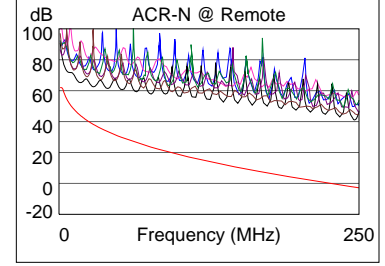

Model: DTX-ELT  
 Main S/N: 9740027  
 Remote S/N: 9740028  
 Main Adapter: DTX-CHA001  
 Remote Adapter: DTX-CHA001

Wire Map (T568A)

**PASS**

Length (m), Limit 100.0	[Pair 12]	10.7
Prop. Delay (ns), Limit 555		49
Delay Skew (ns), Limit 50		2
Resistance (ohms)	[Pair 36]	2.8
Insertion Loss Margin (dB)	[Pair 36]	32.3
Frequency (MHz)	[Pair 36]	250.0
Limit (dB)	[Pair 36]	35.9

	Worst Case Margin		Worst Case Value	
	MAIN	SR	MAIN	SR
<b>PASS</b>				
Worst Pair	12-78	12-78	12-78	12-78
<b>NEXT (dB)</b>	11.1	11.2	11.1	11.2
Freq. (MHz)	245.5	246.0	246.0	246.0
Limit (dB)	33.3	33.2	33.2	33.2
Worst Pair	78	78	78	78
<b>PS NEXT (dB)</b>	12.7	12.4	12.7	12.4
Freq. (MHz)	246.5	246.5	246.5	246.5
Limit (dB)	30.3	30.3	30.3	30.3

	Worst Case Margin		Worst Case Value	
	MAIN	SR	MAIN	SR
<b>PASS</b>				
Worst Pair	78-36	36-78	78-36	36-78
<b>ACR-F (dB)</b>	15.7	15.9	15.7	15.9
Freq. (MHz)	234.0	234.0	235.0	235.0
Limit (dB)	15.9	15.9	15.8	15.8
Worst Pair	36	36	36	78
<b>PS ACR-F (dB)</b>	17.0	17.0	17.7	17.0
Freq. (MHz)	3.5	3.4	237.5	237.0
Limit (dB)	49.4	49.7	12.7	12.8

	Worst Case Margin		Worst Case Value	
	MAIN	SR	MAIN	SR
<b>N/A</b>				
Worst Pair	12-78	12-78	12-78	12-78
<b>ACR-N (dB)</b>	17.3	17.8	43.4	43.5
Freq. (MHz)	5.1	5.1	246.0	246.0
Limit (dB)	56.8	56.8	-2.4	-2.4
Worst Pair	12	78	78	78
<b>PS ACR-N (dB)</b>	17.6	19.8	45.1	44.8
Freq. (MHz)	3.3	4.0	246.5	246.5
Limit (dB)	58.4	56.5	-5.4	-5.4