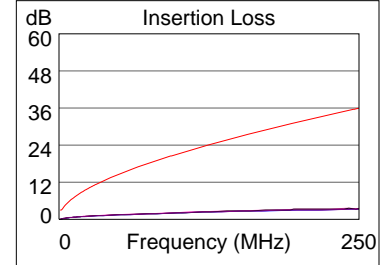

# Cable ID: SALON TV SAT

**Test Summary: PASS**

Date / Time: 06/19/2010 10:02:53am  
 Headroom: 11.1 dB (NEXT 12-78)  
 Test Limit: TIA Cat 6 Channel  
 Cable Type: Cat 7 SSTP

Operator: JGM  
 Software Version: 2.2200  
 Limits Version: 1.3700  
 NVP: 76.0%

Model: DTX-ELT  
 Main S/N: 9740027  
 Remote S/N: 9740028  
 Main Adapter: DTX-CHA001  
 Remote Adapter: DTX-CHA001

Wire Map (T568A)

**PASS**

Length (m), Limit 100.0	[Pair 12]	10.7
Prop. Delay (ns), Limit 555		49
Delay Skew (ns), Limit 50		2
Resistance (ohms)	[Pair 36]	2.8
Insertion Loss Margin (dB)	[Pair 36]	32.3
Frequency (MHz)	[Pair 36]	250.0
Limit (dB)	[Pair 36]	35.9

	Worst Case Margin		Worst Case Value	
	MAIN	SR	MAIN	SR
<b>PASS</b>				
Worst Pair	12-78	12-78	12-78	12-78
<b>NEXT (dB)</b>	11.1	11.2	11.1	11.2
Freq. (MHz)	245.5	246.0	246.0	246.0
Limit (dB)	33.3	33.2	33.2	33.2
Worst Pair	78	78	78	78
<b>PS NEXT (dB)</b>	12.7	12.4	12.7	12.4
Freq. (MHz)	246.5	246.5	246.5	246.5
Limit (dB)	30.3	30.3	30.3	30.3

	Worst Case Margin		Worst Case Value	
	MAIN	SR	MAIN	SR
<b>N/A</b>				
Worst Pair	12-78	12-78	12-78	12-78
<b>ACR-N (dB)</b>	17.3	17.8	43.4	43.5
Freq. (MHz)	5.1	5.1	246.0	246.0
Limit (dB)	56.8	56.8	-2.4	-2.4
Worst Pair	12	78	78	78
<b>PS ACR-N (dB)</b>	17.6	19.8	45.1	44.8
Freq. (MHz)	3.3	4.0	246.5	246.5
Limit (dB)	58.4	56.5	-5.4	-5.4