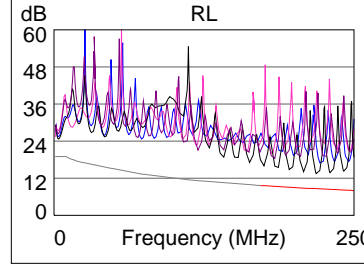

Worst Case Margin		Worst Case Value	
	MAIN	SR	MAIN	SR
PASS				
Worst Pair	45	45	45	45
RL (dB)	4.6	3.3	4.6	3.3
Freq. (MHz)	219.5	219.5	219.5	219.5
Limit (dB)	8.6	8.6	8.6	8.6