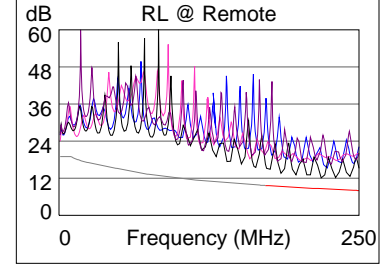

Worst Case Margin		Worst Case Value	
	MAIN	SR	MAIN	SR
PASS				
Worst Pair	45	45	45	45
RL (dB)	4.6	3.3	4.6	3.3
Freq. (MHz)	219.5	219.5	219.5	219.5
Limit (dB)	8.6	8.6	8.6	8.6