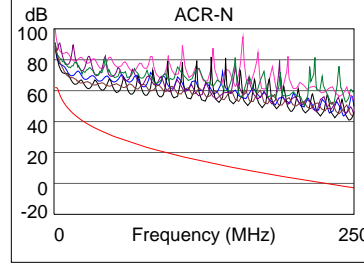

Model: DTX-ELT  
 Main S/N: 9740027  
 Remote S/N: 9740028  
 Main Adapter: DTX-CHA001  
 Remote Adapter: DTX-CHA001

Wire Map (T568A)

**PASS**

Length (m), Limit 100.0	[Pair 12]	10.7
Prop. Delay (ns), Limit 555		49
Delay Skew (ns), Limit 50		2
Resistance (ohms)	[Pair 36]	2.8
Insertion Loss Margin (dB)	[Pair 36]	32.3
Frequency (MHz)	[Pair 36]	250.0
Limit (dB)	[Pair 36]	35.9

	Worst Case Margin		Worst Case Value	
	MAIN	SR	MAIN	SR
<b>PASS</b>				
Worst Pair	12-78	12-78	12-78	12-78
<b>NEXT (dB)</b>	11.1	11.2	11.1	11.2
Freq. (MHz)	245.5	246.0	246.0	246.0
Limit (dB)	33.3	33.2	33.2	33.2
Worst Pair	78	78	78	78
<b>PS NEXT (dB)</b>	12.7	12.4	12.7	12.4
Freq. (MHz)	246.5	246.5	246.5	246.5
Limit (dB)	30.3	30.3	30.3	30.3

	Worst Case Margin		Worst Case Value	
	MAIN	SR	MAIN	SR
<b>PASS</b>				
Worst Pair	78-36	36-78	78-36	36-78
<b>ACR-F (dB)</b>	15.7	15.9	15.7	15.9
Freq. (MHz)	234.0	234.0	235.0	235.0
Limit (dB)	15.9	15.9	15.8	15.8
Worst Pair	36	36	36	78
<b>PS ACR-F (dB)</b>	17.0	17.0	17.7	17.0
Freq. (MHz)	3.5	3.4	237.5	237.0
Limit (dB)	49.4	49.7	12.7	12.8

	Worst Case Margin		Worst Case Value	
	MAIN	SR	MAIN	SR
<b>N/A</b>				
Worst Pair	12-78	12-78	12-78	12-78
<b>ACR-N (dB)</b>	17.3	17.8	43.4	43.5
Freq. (MHz)	5.1	5.1	246.0	246.0
Limit (dB)	56.8	56.8	-2.4	-2.4
Worst Pair	12	78	78	78
<b>PS ACR-N (dB)</b>	17.6	19.8	45.1	44.8
Freq. (MHz)	3.3	4.0	246.5	246.5
Limit (dB)	58.4	56.5	-5.4	-5.4