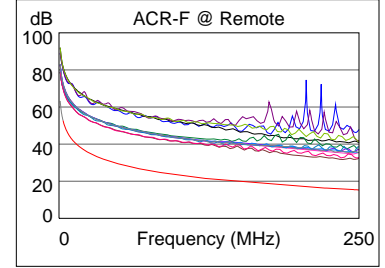

Model: DTX-ELT  
 Main S/N: 9740027  
 Remote S/N: 9740028  
 Main Adapter: DTX-CHA001  
 Remote Adapter: DTX-CHA001

Wire Map (T568A)

**PASS**

Length (m), Limit 100.0	[Pair 12]	10.7
Prop. Delay (ns), Limit 555		49
Delay Skew (ns), Limit 50		2
Resistance (ohms)	[Pair 36]	2.8
Insertion Loss Margin (dB)	[Pair 36]	32.3
Frequency (MHz)	[Pair 36]	250.0
Limit (dB)	[Pair 36]	35.9

	Worst Case Margin		Worst Case Value	
	MAIN	SR	MAIN	SR
<b>PASS</b>				
Worst Pair	12-78	12-78	12-78	12-78
<b>NEXT (dB)</b>	11.1	11.2	11.1	11.2
Freq. (MHz)	245.5	246.0	246.0	246.0
Limit (dB)	33.3	33.2	33.2	33.2
Worst Pair	78	78	78	78
<b>PS NEXT (dB)</b>	12.7	12.4	12.7	12.4
Freq. (MHz)	246.5	246.5	246.5	246.5
Limit (dB)	30.3	30.3	30.3	30.3

	Worst Case Margin		Worst Case Value	
	MAIN	SR	MAIN	SR
<b>PASS</b>				
Worst Pair	78-36	36-78	78-36	36-78
<b>ACR-F (dB)</b>	15.7	15.9	15.7	15.9
Freq. (MHz)	234.0	234.0	235.0	235.0
Limit (dB)	15.9	15.9	15.8	15.8
Worst Pair	36	36	36	78
<b>PS ACR-F (dB)</b>	17.0	17.0	17.7	17.0
Freq. (MHz)	3.5	3.4	237.5	237.0
Limit (dB)	49.4	49.7	12.7	12.8

	Worst Case Margin		Worst Case Value	
	MAIN	SR	MAIN	SR
<b>N/A</b>				
Worst Pair	12-78	12-78	12-78	12-78
<b>ACR-N (dB)</b>	17.3	17.8	43.4	43.5
Freq. (MHz)	5.1	5.1	246.0	246.0
Limit (dB)	56.8	56.8	-2.4	-2.4
Worst Pair	12	78	78	78
<b>PS ACR-N (dB)</b>	17.6	19.8	45.1	44.8
Freq. (MHz)	3.3	4.0	246.5	246.5
Limit (dB)	58.4	56.5	-5.4	-5.4