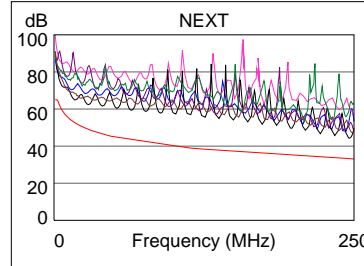

Model: DTX-ELT  
 Main S/N: 9740027  
 Remote S/N: 9740028  
 Main Adapter: DTX-CHA001  
 Remote Adapter: DTX-CHA001

Wire Map (T568A)

**PASS**

Length (m), Limit 100.0	[Pair 12]	10.7
Prop. Delay (ns), Limit 555		49
Delay Skew (ns), Limit 50		2
Resistance (ohms)	[Pair 36]	2.8
Insertion Loss Margin (dB)	[Pair 36]	32.3
Frequency (MHz)	[Pair 36]	250.0
Limit (dB)	[Pair 36]	35.9

	Worst Case Margin		Worst Case Value	
	MAIN	SR	MAIN	SR
<b>PASS</b>				
Worst Pair	12-78	12-78	12-78	12-78
<b>NEXT (dB)</b>	11.1	11.2	11.1	11.2
Freq. (MHz)	245.5	246.0	246.0	246.0
Limit (dB)	33.3	33.2	33.2	33.2
Worst Pair	78	78	78	78
<b>PS NEXT (dB)</b>	12.7	12.4	12.7	12.4
Freq. (MHz)	246.5	246.5	246.5	246.5
Limit (dB)	30.3	30.3	30.3	30.3

	Worst Case Margin		Worst Case Value	
	MAIN	SR	MAIN	SR
<b>PASS</b>				
Worst Pair	78-36	36-78	78-36	36-78
<b>ACR-F (dB)</b>	15.7	15.9	15.7	15.9
Freq. (MHz)	234.0	234.0	235.0	235.0
Limit (dB)	15.9	15.9	15.8	15.8
Worst Pair	36	36	36	78
<b>PS ACR-F (dB)</b>	17.0	17.0	17.7	17.0
Freq. (MHz)	3.5	3.4	237.5	237.0
Limit (dB)	49.4	49.7	12.7	12.8

	Worst Case Margin		Worst Case Value	
	MAIN	SR	MAIN	SR
<b>N/A</b>				
Worst Pair	12-78	12-78	12-78	12-78
<b>ACR-N (dB)</b>	17.3	17.8	43.4	43.5
Freq. (MHz)	5.1	5.1	246.0	246.0
Limit (dB)	56.8	56.8	-2.4	-2.4
Worst Pair	12	78	78	78
<b>PS ACR-N (dB)</b>	17.6	19.8	45.1	44.8
Freq. (MHz)	3.3	4.0	246.5	246.5
Limit (dB)	58.4	56.5	-5.4	-5.4