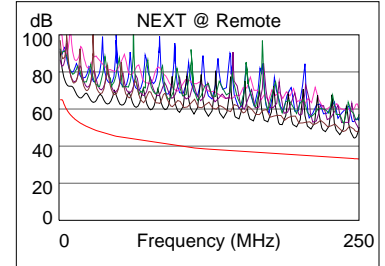

Model: DTX-ELT  
 Main S/N: 9740027  
 Remote S/N: 9740028  
 Main Adapter: DTX-CHA001  
 Remote Adapter: DTX-CHA001

Wire Map (T568A)

**PASS**

Length (m), Limit 100.0	[Pair 12]	10.7
Prop. Delay (ns), Limit 555		49
Delay Skew (ns), Limit 50		2
Resistance (ohms)	[Pair 36]	2.8
Insertion Loss Margin (dB)	[Pair 36]	32.3
Frequency (MHz)	[Pair 36]	250.0
Limit (dB)	[Pair 36]	35.9

	Worst Case Margin		Worst Case Value	
	MAIN	SR	MAIN	SR
<b>PASS</b>				
Worst Pair	12-78	12-78	12-78	12-78
<b>NEXT (dB)</b>	11.1	11.2	11.1	11.2
Freq. (MHz)	245.5	246.0	246.0	246.0
Limit (dB)	33.3	33.2	33.2	33.2
Worst Pair	78	78	78	78
<b>PS NEXT (dB)</b>	12.7	12.4	12.7	12.4
Freq. (MHz)	246.5	246.5	246.5	246.5
Limit (dB)	30.3	30.3	30.3	30.3

	Worst Case Margin		Worst Case Value	
	MAIN	SR	MAIN	SR
<b>PASS</b>				
Worst Pair	78-36	36-78	78-36	36-78
<b>ACR-F (dB)</b>	15.7	15.9	15.7	15.9
Freq. (MHz)	234.0	234.0	235.0	235.0
Limit (dB)	15.9	15.9	15.8	15.8
Worst Pair	36	36	36	78
<b>PS ACR-F (dB)</b>	17.0	17.0	17.7	17.0
Freq. (MHz)	3.5	3.4	237.5	237.0
Limit (dB)	49.4	49.7	12.7	12.8

	Worst Case Margin		Worst Case Value	
	MAIN	SR	MAIN	SR
<b>N/A</b>				
Worst Pair	12-78	12-78	12-78	12-78
<b>ACR-N (dB)</b>	17.3	17.8	43.4	43.5
Freq. (MHz)	5.1	5.1	246.0	246.0
Limit (dB)	56.8	56.8	-2.4	-2.4
Worst Pair	12	78	78	78
<b>PS ACR-N (dB)</b>	17.6	19.8	45.1	44.8
Freq. (MHz)	3.3	4.0	246.5	246.5
Limit (dB)	58.4	56.5	-5.4	-5.4